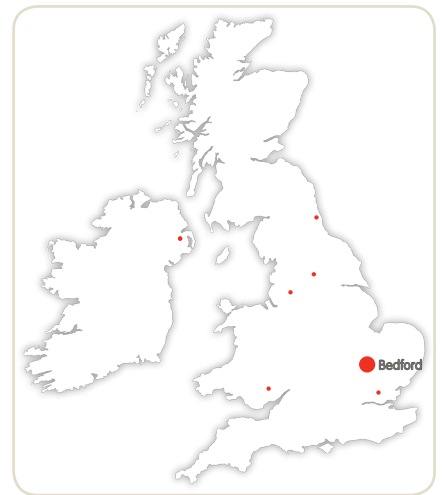

Planning Director
Planning

01234 321 122
lynsey.rigg@dpp-ltd.com

CHRIS GREEN

Planning Director
Planning

01234 321 110
chris.green@dpp-ltd.com

Bedford - How to find us

West One
63 - 67 Bromham Road
Bedford, MK40 2FG