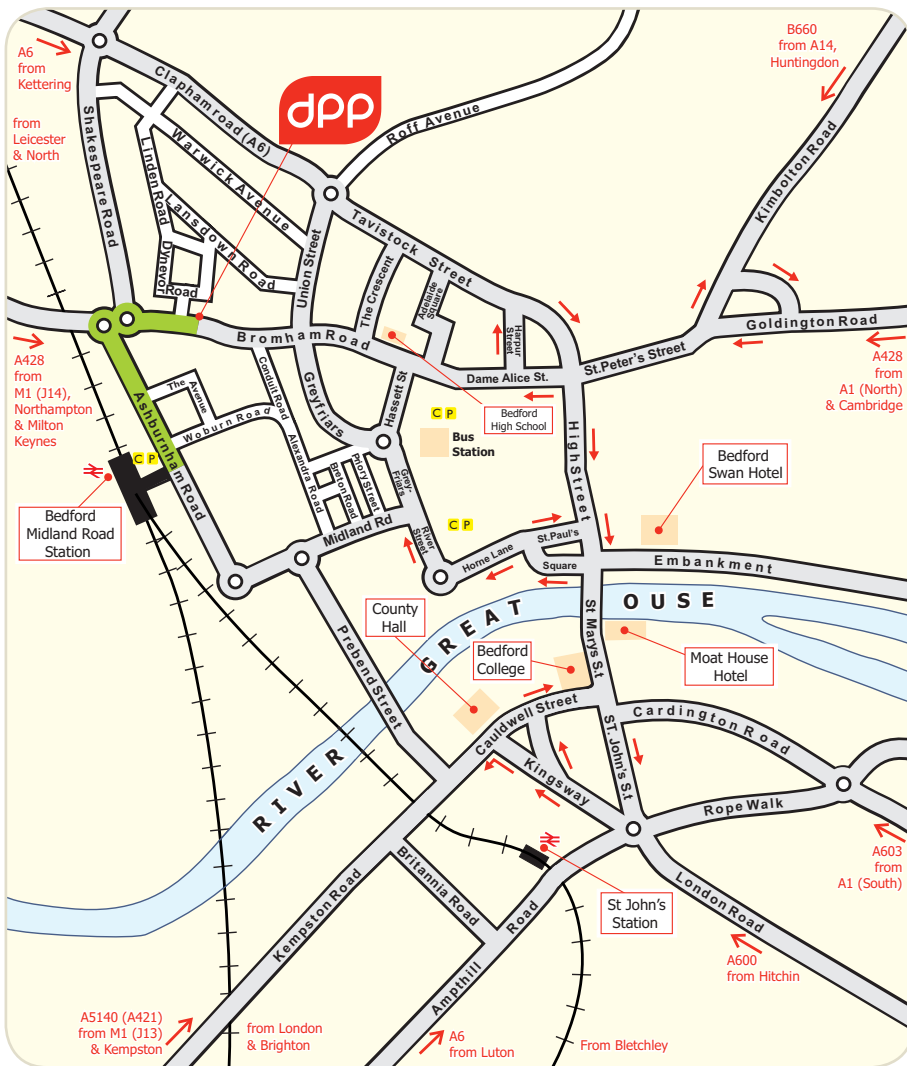

Bedford - How to find us