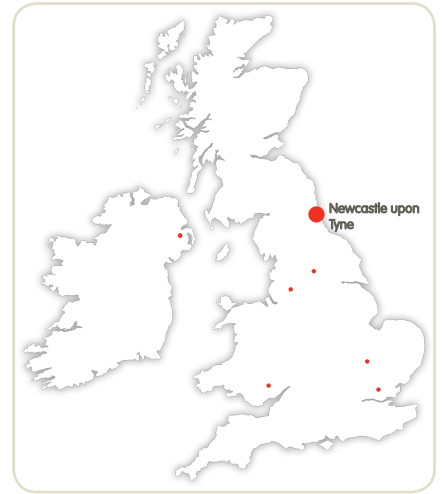

Newcastle upon Tyne - How to find us